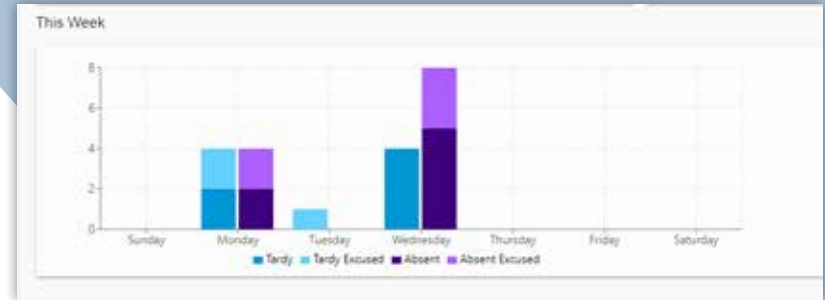

SchoolTRAK™

Tardy Kiosk Module

- Web app software
- Create kiosks for student check-in and check-out
- Data is recorded in SchoolTRAK™
- Set thresholds for tardy and absent
- Create customized tardy and absence slips
- Tardy and absent types are synced with Skyward Qmlativ

Period Rules

Tardy Type TU - Tardy Unexc...	Start Tardy - Minutes 0:00	
Absent Type AU - Absent Unexc...	Start Absent - Minutes 10:00	
Tardy Excused Type TE - Tardy Excused		
Absent Excused Type AE - Absent Excused