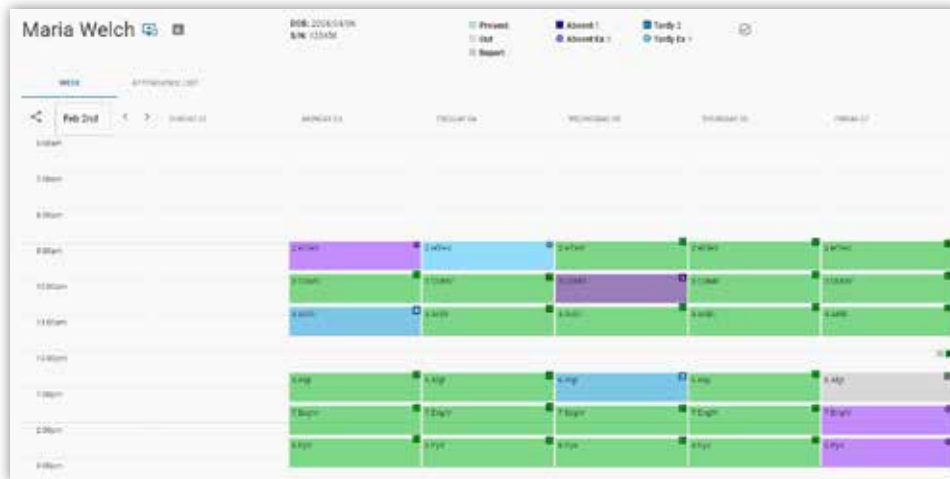

SchoolTRAK™

Positive Attendance Module

*To be available summer 2020

- Includes all features of SchoolTRAK™ Tardy Kiosk
- Added threshold for 'Present'
- Option to deny student check-in if location does not match where they are scheduled
- Create reports of student attendance data
- Tardy and absent types are synced with Skyward Qmlativ

Period Rules

Early / On-Time Present	Early / On-Time - Minutes -5:00
Tardy Type TU - Tardy Unexc...	Start Tardy - Minutes 0:00
Absent Type AU - Absent Unexc...	Start Absent - Minutes 15:00

Tardy Excluded Type
TE - Tardy Excluded

Absent Excluded Type
AE - Absent Excluded