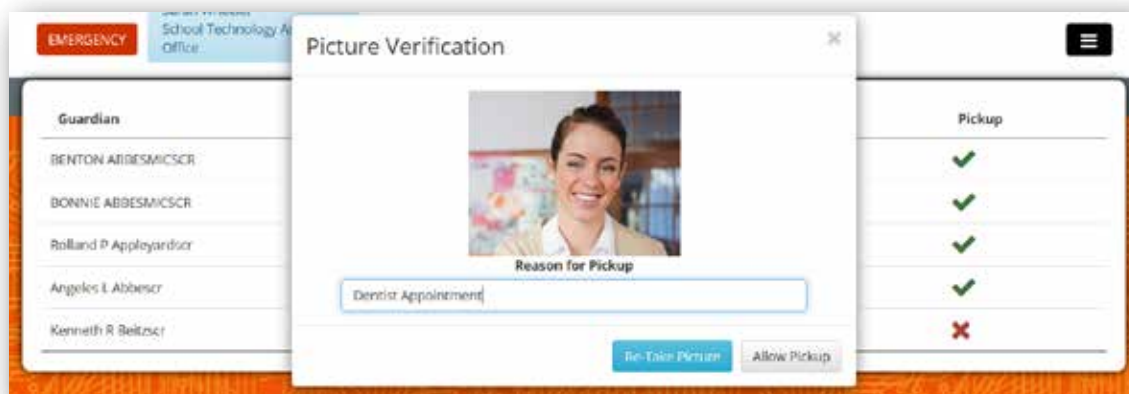

Software

Visitor Management

- Check in and Check out system for visitors, volunteers, and vendors.
- Run visitor's information against your own internally created exclusion list to ensure that anyone that is active on this list is flagged.
- Badge printing

- **National Sex Offender Search**(Add-on)

For low risk “temporary” visitors who are having no ongoing contact with vulnerable populations like students, children, or the elderly. With this add-on Visitor Management runs the visitor's information against the Sex Offender Registry of all 50 states including territories and independent lands.

- **GeoFencing**(Add-on)

Uses GPS technology to create a virtual fence around your organization that helps identify when people enter or exit an area defined in Visitor Management. Approved visitors crossing the geofence will trigger their information through the mobile app to the front office attendant's computer creating a visitors nearby log.

- **Skyward SMS 2.0 Integration**(Add-on)

- Student pick-up
- Guardian pick-up approvals
- Save guardian photo and pick-up reason in “Pick-up Log”

Software

Criminal Background Check

- SSN Verification
- County, Statewide, and National Criminal Database Searches
- Federal Criminal Courts Search
- Driving History
- Automated Reference Checks
- Employee Module option for tracking employee background checks
- Information ties into Visitor Management