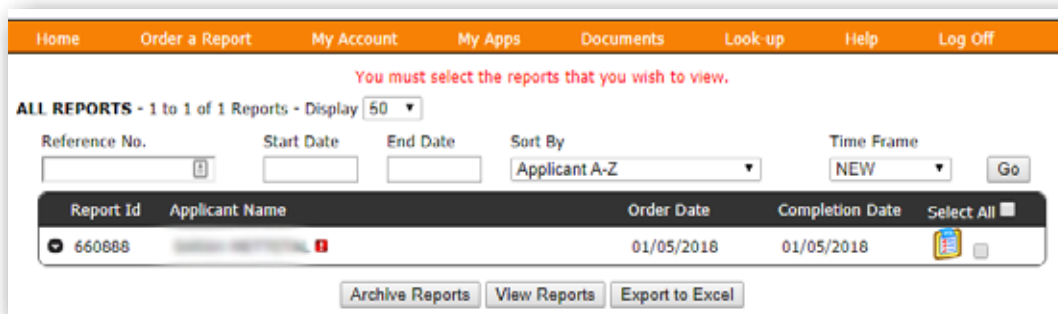

- **GeoFencing**(Add-on)

Uses GPS technology to create a virtual fence around your organization that helps identify when people enter or exit an area defined in Visitor Management. Approved visitors crossing the geofence will trigger their information through the mobile app to the front office attendant's computer creating a visitors nearby log.

- **Skyward SMS 2.0 Integration**(Add-on)

- Student pick-up
- Guardian pick-up approvals
- Save guardian photo and pick-up reason in “Pick-up Log”

Software

Criminal Background Check

- SSN Verification
- County, Statewide, and National Criminal Database Searches
- Federal Criminal Courts Search
- Driving History
- Automated Reference Checks
- Employee Module option for tracking employee background checks
- Information ties into Visitor Management