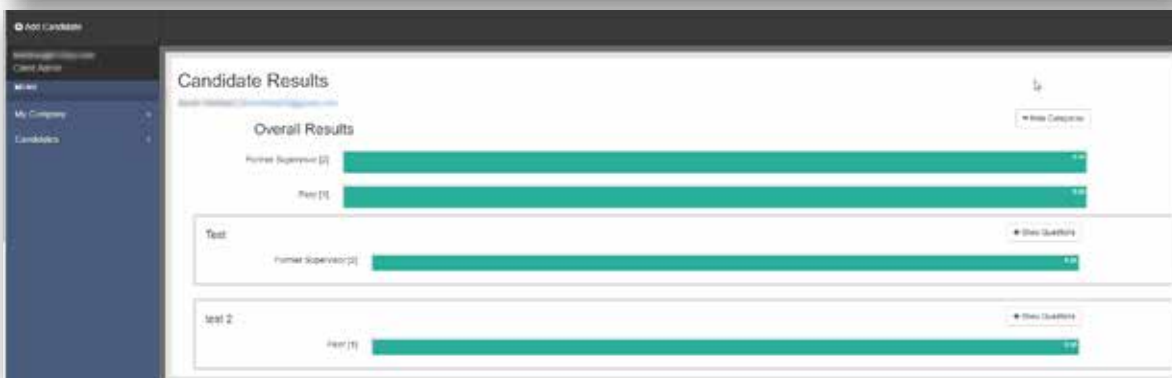

Employee Candidate Reference Check

- Candidate driven automated reference checks
- Create own surveys
- Easy to read reports