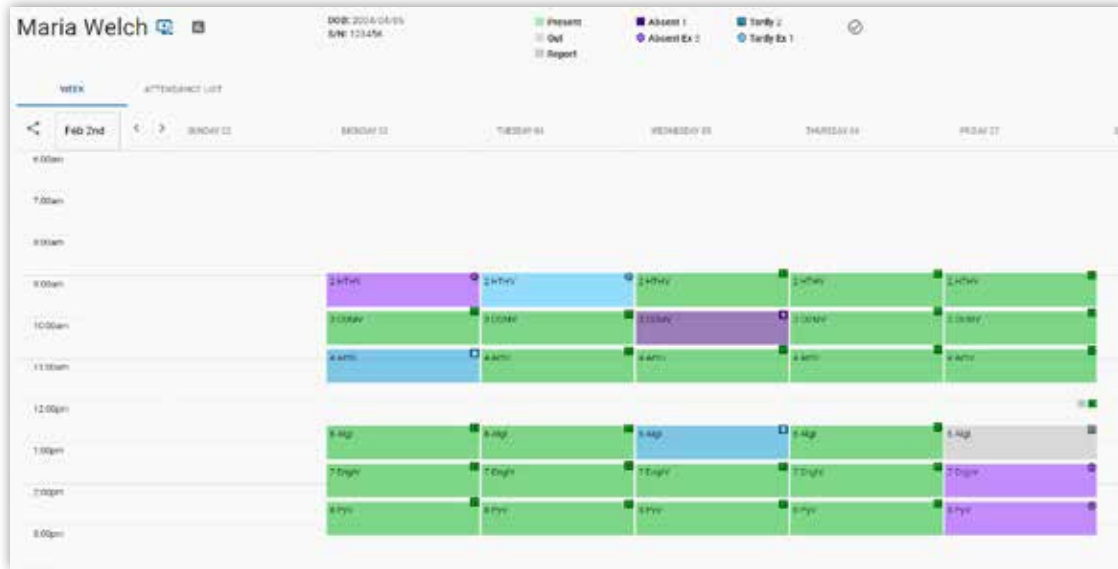

# SchoolTRAK®

- Cloud-hosted web app software
- Create kiosks for student check-in and check-out
- Virtual kiosk available for remote attendance
- Set thresholds for tardy and absent
- Customize tardy and absence slips
- Data records in SchoolTRAK
- Tardy and absent types sync with Skyward Qmlativ

10:00

Tardy Excused Type

TE - Tardy Excused

Absent Excused Type

AE - Absent Excused

## Positive Attendance Add-on

- Added threshold for 'Present'
- Option to deny check-in if location does not match student schedule
- Tardy and absent types sync with Skyward Qmlativ
- Create student attendance data reports