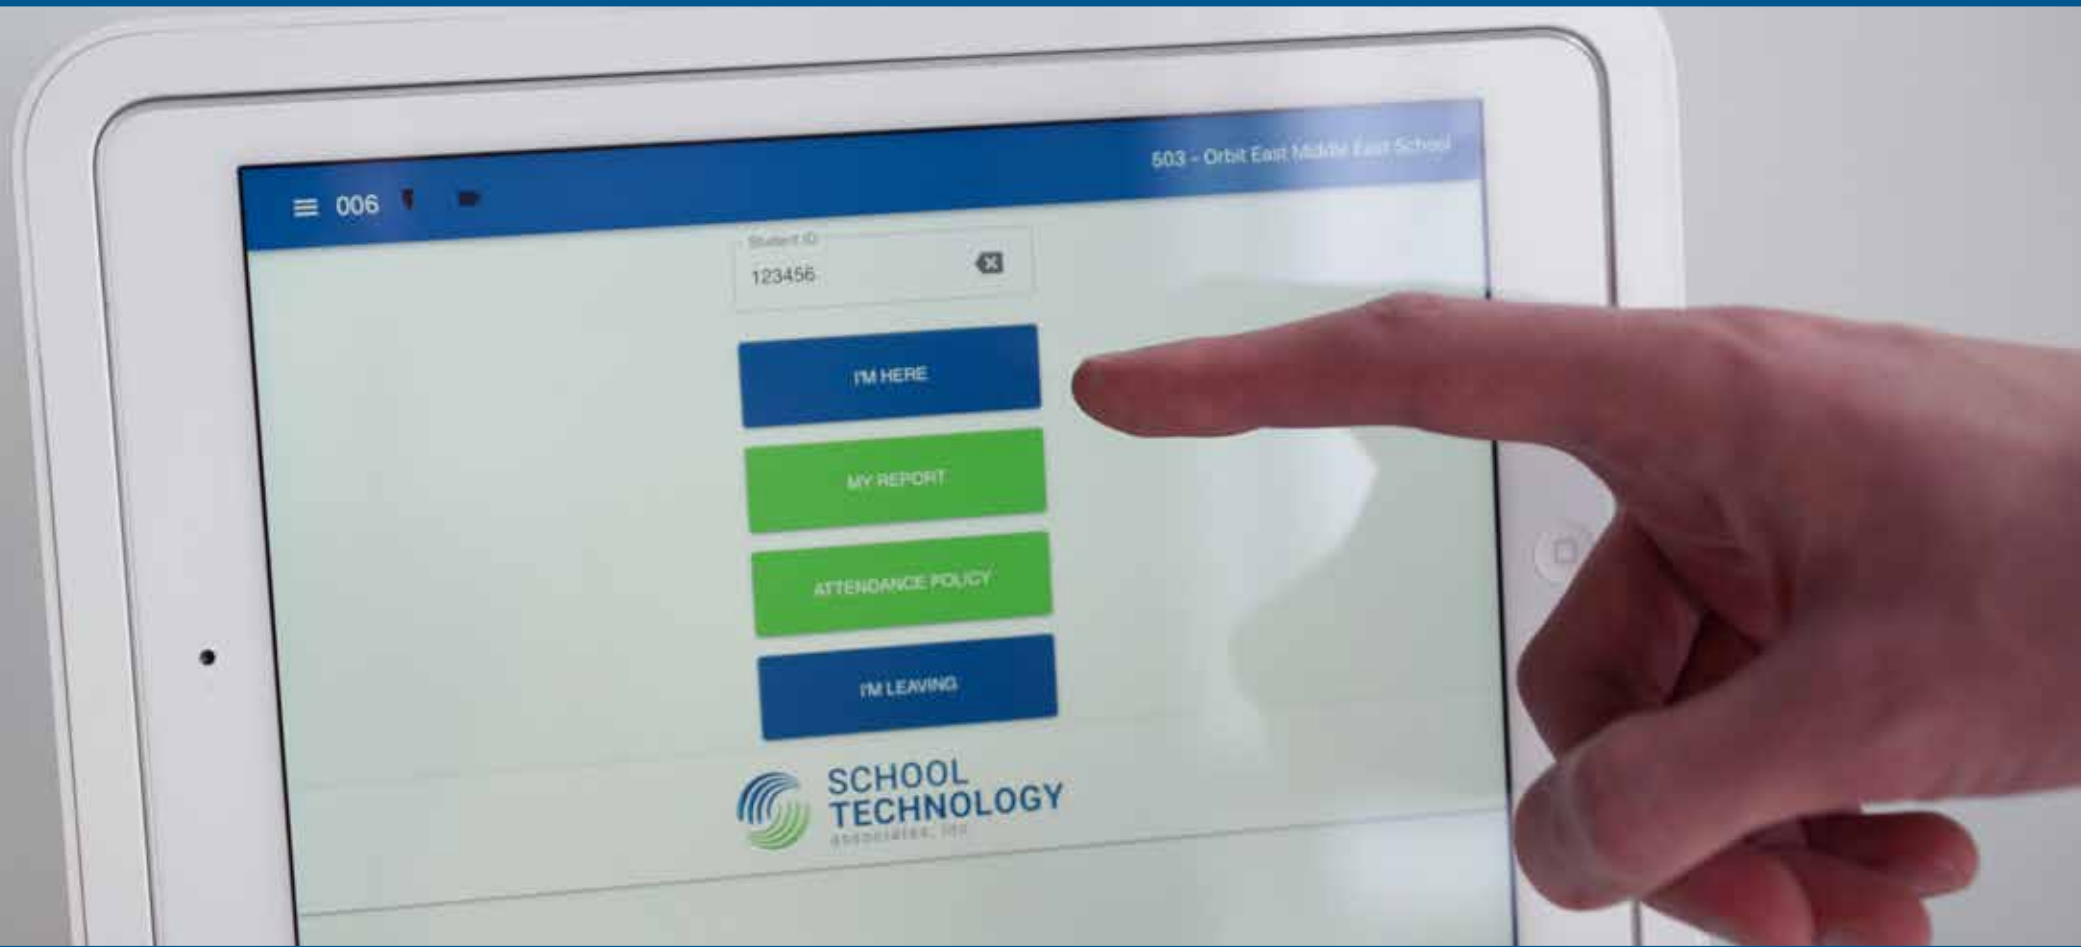

# SchoolTRAK<sup>®</sup>

Tardy Kiosk and Positive Attendance

*For Skyward Qmlativ*

# SchoolTRAK®

- Cloud-hosted web app software
- Create kiosks for student check-in and check-out
- Virtual kiosk available for remote attendance
- Set thresholds for tardy and absent
- Customize tardy and absence slips
- Data records in SchoolTRAK
- Tardy and absent types sync with Skyward Qmlativ