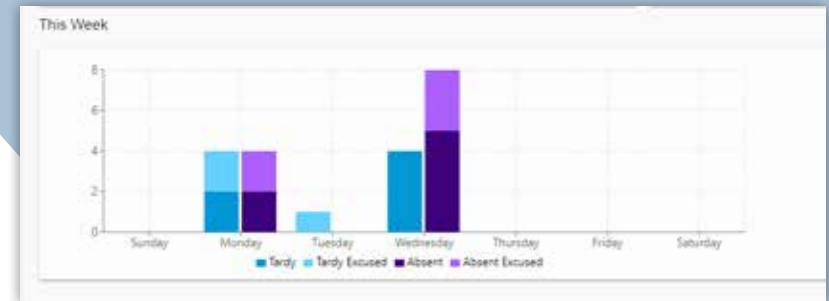

SchoolTRAK®

- Cloud-hosted web app software
- Create kiosks for student check-in and check-out
- Virtual kiosk available for remote attendance
- Set thresholds for tardy and absent
- Customize tardy and absence slips
- Data records in SchoolTRAK
- Tardy and absent types sync with Skyward Qmlativ

Period Rules

Tardy Type

TU - Tardy Unexc...

Start Tardy - Minutes

0:00

Absent Type

AU - Absent Unex...

Start Absent - Minutes

10:00

Tardy Excused Type

TE - Tardy Excused

Absent Excused Type

AE - Absent Excused